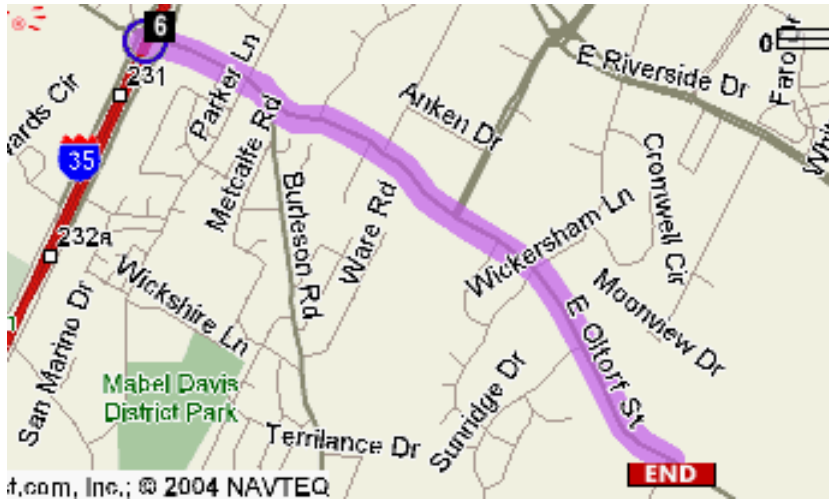

# From IH35

Take the Oltorf St. exit  
East on Oltorf St.  
Approx 2 miles  
Right on Memory Lane  
Bldg 1...

# From Austin-Bergstrom Intl Airport

West on TX-71/Bastrop Hwy.  
Approx 4 miles  
Exit Montopolis Dr. (Go through light)  
Right on Alvin Devine  
Left on Oltorf St.  
Left on Memory Lane  
Bldg 1...