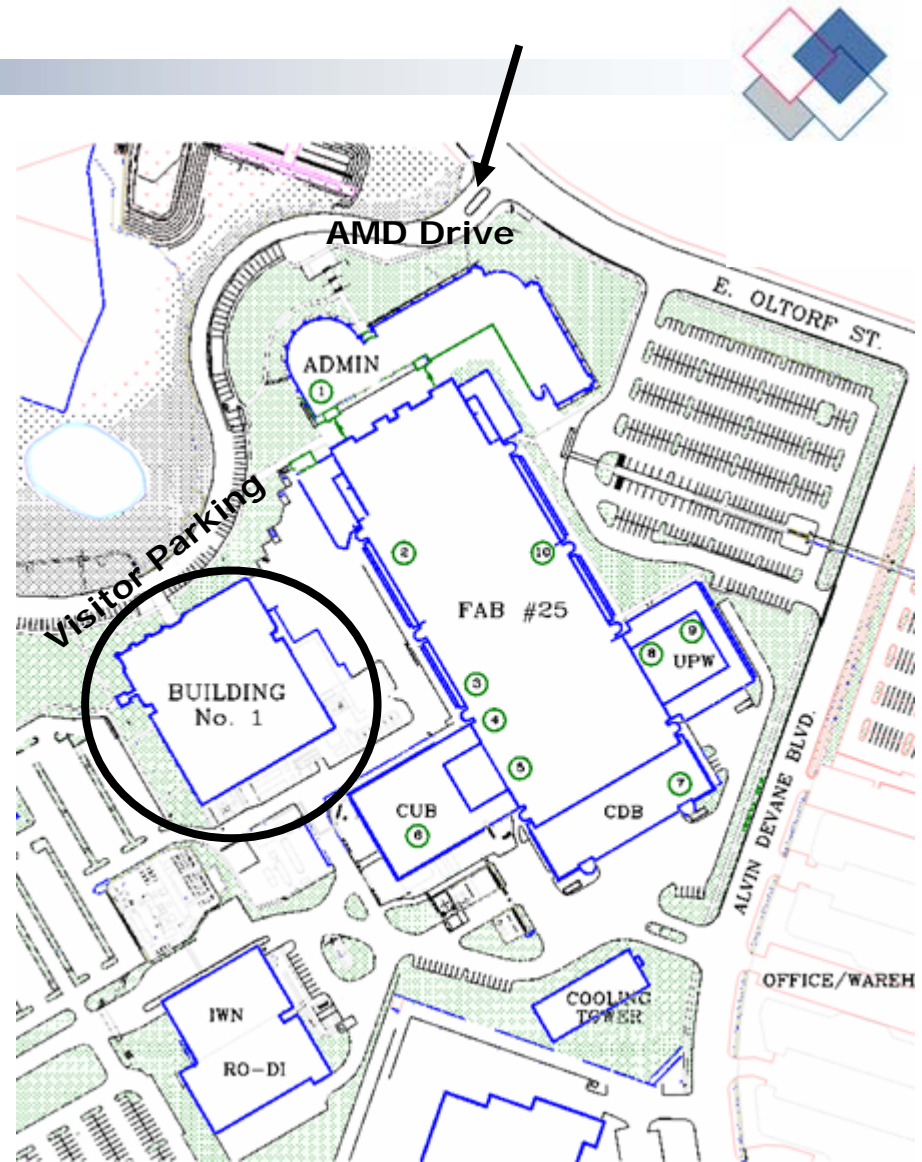

# From IH35

Take the Oltorf St. exit  
East on Oltorf St.  
Approx 2 miles  
Right on Memory Lane  
Bldg 1...

# From Austin-Bergstrom Intl Airport

West on TX-71/Bastrop Hwy.  
Approx 4 miles  
Exit Montopolis Dr. (Go through light)  
Right on Alvin Devine  
Left on Oltorf St.  
Left on Memory Lane  
Bldg 1...